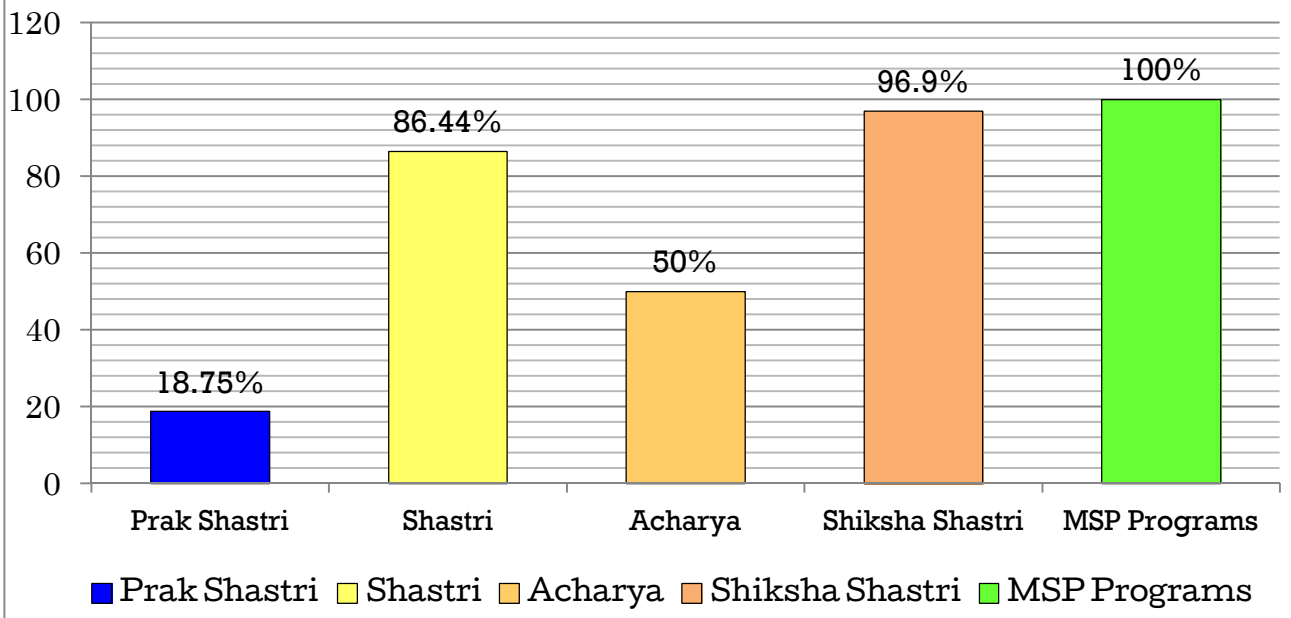

Key Indicator- 2.6.3

Under Criterion II of Teaching-Learning and Evaluation.

राष्ट्रीयसंस्कृतसंस्थानम् (मानितविश्वविद्यालयः)  
श्रीरणवीरपरिसरः, जम्मू:

परीक्षापरिणाम: / Result  
2017-18

परीक्षापरिणाम: / Result  
2018-19

परीक्षापरिणाम: / Result  
2019-20

2.6.3 Pass percentage of students (2015-16)				
Programme Code	Programme name	Number of students appeared in the final Semester/year examination	Number of students passed in the final Semester/year examination	Pass Percentage
13	Prak Shastri	45	25	55.55
519	Shastri	39	35	89.74
625	Acharya	28	25	89.28
520	Shiksha Shastri	99	99	100
SDE	MSP Programs	24	23	95.83