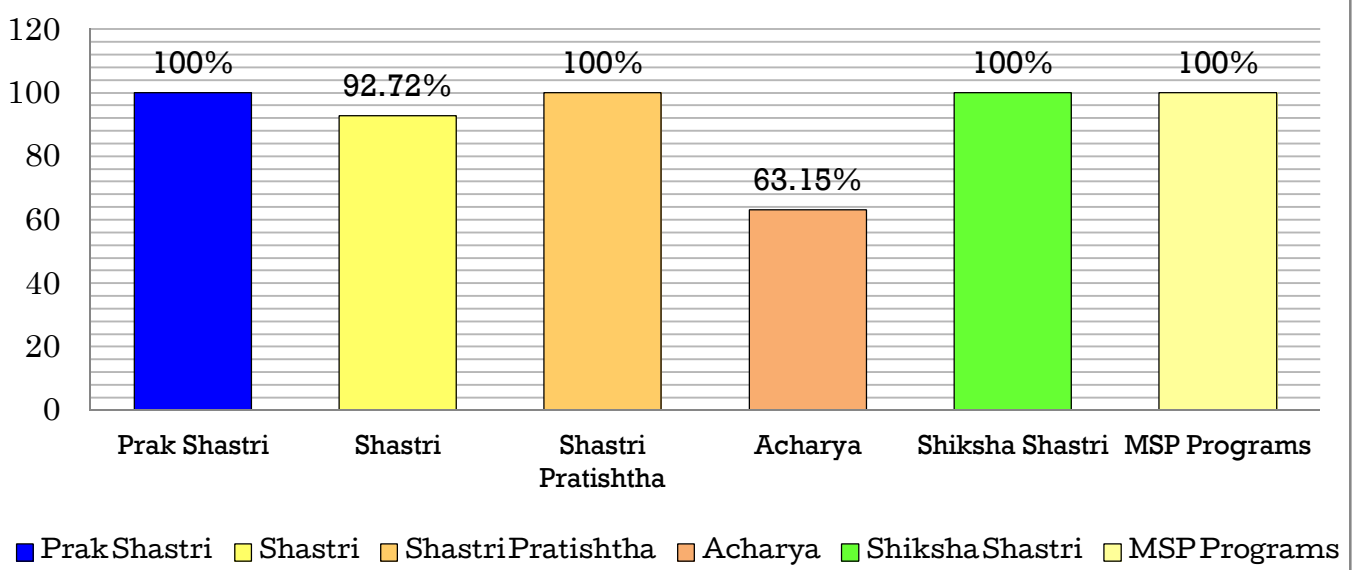

Key Indicator- 2.6.3

Under Criterion II of Teaching-Learning and Evaluation.

राष्ट्रीयसंस्कृतसंस्थानम् (मानितविश्वविद्यालयः)  
श्रीरणवीरपरिसरः, जम्मू:

परीक्षापरिणाम: / Result  
2017-18

परीक्षापरिणाम: / Result  
2018-19

परीक्षापरिणाम: / Result  
2019-20

2.6.3 Pass percentage of students (2015-16)				
Programme Code	Programme name	Number of students appeared in the final Semester/year examination	Number of students passed in the final Semester/year examination	Pass Percentage
13	Prak Shastri	45	25	55.55
519	Shastri	39	35	89.74
625	Acharya	28	25	89.28
520	Shiksha Shastri	99	99	100
SDE	MSP Programs	24	23	95.83